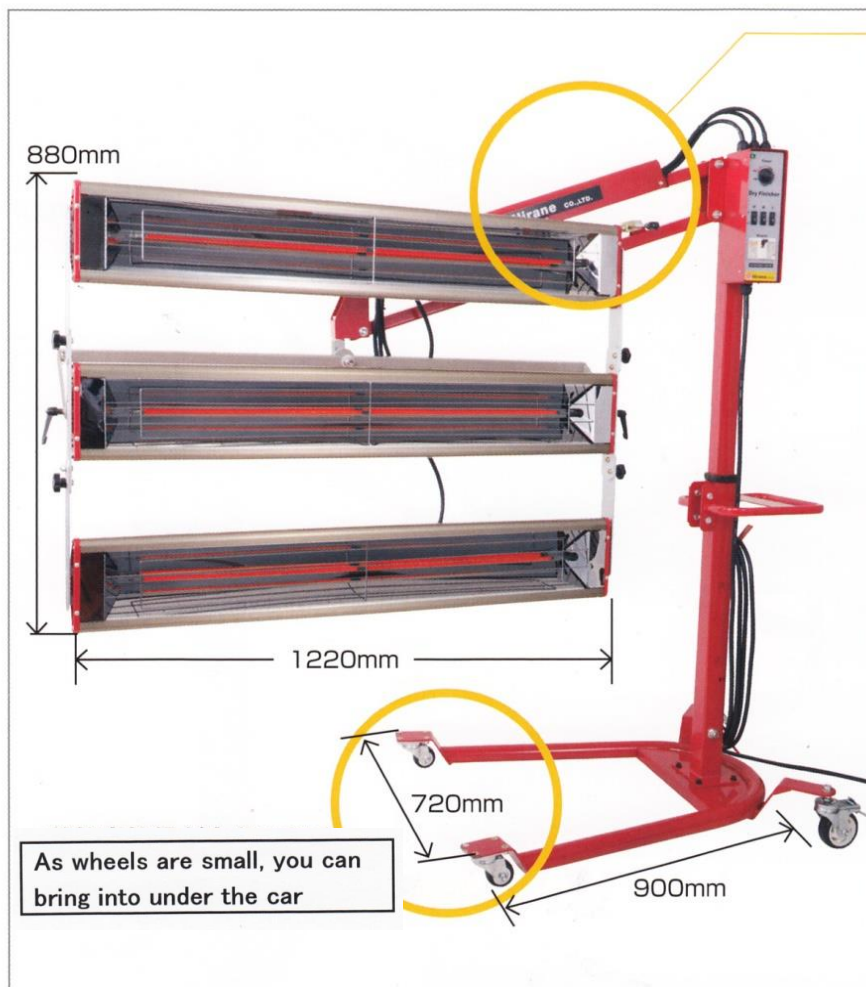

VMC-7000C

Specifications

Model	VMC-7000C
Lamp	1.8kw x 3 pcs 5.4kw
Voltage	Single phase 220V
Timer	60 minutes

Quick and Easy to lift up & down with Gas Spring Arm

Hirane Co.,Ltd.

<http://www.hiraneproducts.com/>